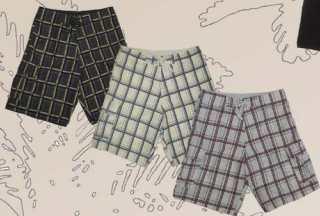

Packed 1 dz: 30 (1), 32 (2), 34 (3), 36 (3), 38 (2), 40 (1)

#BS268

Microfiber Board Short with Diagonal Tonal stripes & Solid Side Panels, hidden pocket.

Colors: Black, Brown, Blue

Packed 1 dz: 30 (1), 32 (2), 34 (3), 36 (3), 38 (2), 40 (1)

Men's Board Shorts

2009

#BS269

Microfiber Board Short with Plaid Print & Fleur De Lis
Right Leg Print, left cargo pocket.

Colors: Blue, Green, Burgundy
Packed 1 dz: 30 (1), 32 (2), 34 (3), 36 (3), 38 (2), 40 (1)

#BS270

Microfiber Board Short with One Solid Leg & One Plaid Leg.

Colors: Black, Navy, Brown

Packed 1 dz: 30 (1), 32 (2), 34 (3), 36 (3), 38 (2), 40 (1)

#BS271

Microfiber Board Short with Box Plaids.

Colors: Grey/Gold, White/Purple, White/Pink

Packed 1 dz: 30 (1), 32 (2), 34 (3), 36 (3), 38 (2), 40 (1)

#BS272

Microfiber Board Short with Neon Horizontal Panels
& left cargo pocket.

Colors: Yellow, Pink

Packed 1 dz: 30 (1), 32 (2), 34 (3), 36 (3), 38 (2), 40 (1)